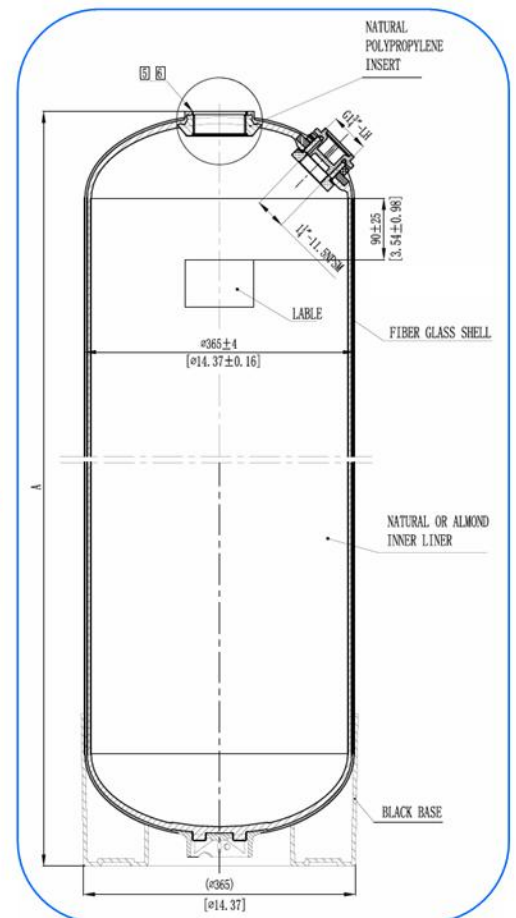

Flow rate	Pressure	Price
1m³/hr	3 bar	£967
3m³/hr	3 bar	£1048
5m³/hr	3 bar	£1303
10m³/hr	3 bar	£1890

The Right Product

.....At The Right Price

.....At The Right Time

EURAQUA UK
Unbeatable Water Treatment Service

22 Cam Centre
Wilbury Way
Hitchin
Herts SG4 0TW

Tel: 01462 421199

Fax: 01462 420779

email: sales@eur aqua.co.uk

orders@eur aqua.co.uk

Web site: www.eur aqua.co.uk