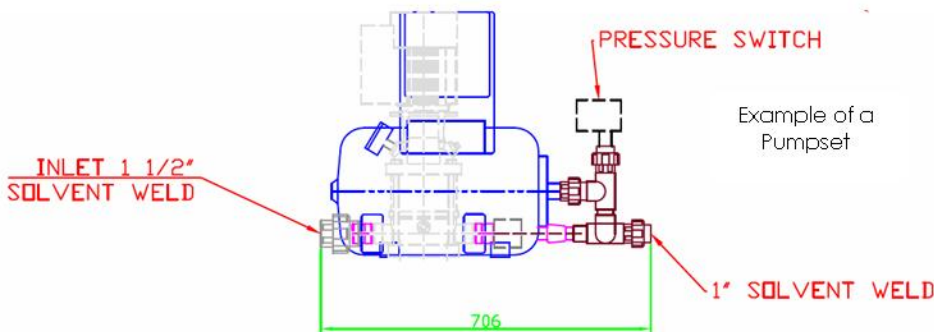

Pump sets

We can supply pumpsets for a wide range of flow rates and pressures. These consist of a Grundfos pump and pressure vessel with a pressure switch and associated ABS pipework.

Example of a Pumpset