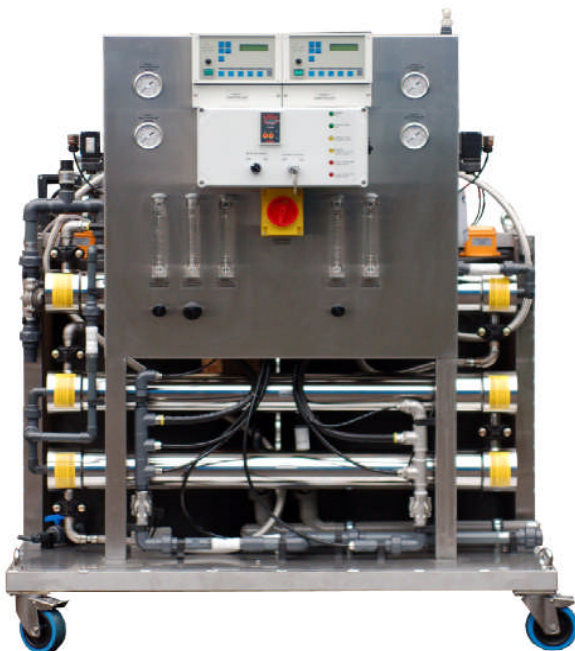

Features

- EWS 3015 controller
- Hydranautics ESPA 1 membranes
- 304 stainless steel skid W: 400mm D:575mm H:1300mm
 - Recirculation
- 20" carbon input filter
- Pump pressure gauge
- Low pressure switch for pump protection
 - Inbuilt flush & rinse functions
 - Low noise
 - On/off switch

.....Because we employ the best technical staff in the business

D

Series RO

The New D-Series range of double pass Reverse Osmosis Units

Introducing the D-Series range of double pass Reverse Osmosis units from Euraqua UK. Using a new range of immersible pumps from Grundfos and an innovative design, we have developed a small-footprint double pass RO. This will produce a permeate quality of less than 1 micro siemens from towns mains softened water.

Features

- High pressure protection
- Integrated dosing pump & safety interlocks
 - Skid inc feed & intermediary tanks
 - EWS controller with inbuilt rinse function
- Two conductivity cells showing water quality at each stage
 - Inbuilt divert valve to guarantee water quality
 - ESPA membranes
 - Adjustable recirc (first stage)
 - Adjustable concentrate (both stages)

Model	D 4-10	D 4-20	D 4-30	D 4-40
Output	450 lph	900 lph	1350lph	1800 lph
Input	600 lph	1200 lph	1800 lph	2400 lph
Width	1300mm	1300mm	2500mm	2500mm
Depth	1100mm	1100mm	1100mm	1100mm
Height	1700mm	1700mm	1700mm	1700mm
Price	Call for prices	Call for prices	Call for prices	Call for prices